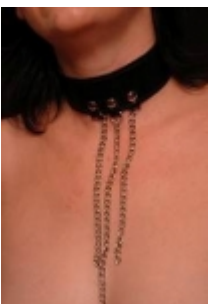

Masks and blindfolds

- Ladies body suits
-

- Whips and paddles
- Nipple clamps
- Collars
- Wrist & arm restraints
- Collar and cuffs
- Ankle restraints
- Men's body suits
- Chastity belts
- C-rings & harnesses
- Wrist bands

- Peripherals

Black leather corset
R410.00

black leather corset with zip [\[Product Details...\]](#)

Collor and clamp set
R513.00

Leather collar with lock and key [\[Product Details...\]](#)

Dog collar with chain
R204.00

BDSM - Dog Collar with chain [\[Product Details...\]](#)

Doggie style harness

R280.00 R243.00

You Save: R37.00

luxurious love gear [\[Product Details...\]](#)

Double arm restraints

R448.00

BDSM - Double Arm Restaints [\[Product Details...\]](#)