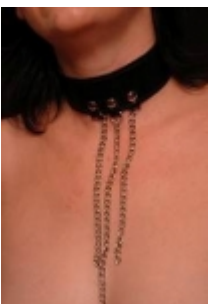

### Masks and blindfolds

- Ladies body suits
- 

- Whips and paddles
- Nipple clamps
- Collars
- Wrist & arm restraints
- Collar and cuffs
- Ankle restraints
- Men's body suits
- Chastity belts
- C-rings & harnesses
- Wrist bands

- Peripherals

**Black leather corset**  
**R410.00**

black leather corset with zip [\[Product Details...\]](#)

**Collor and clamp set**  
**R513.00**

Leather collar with lock and key [\[Product Details...\]](#)