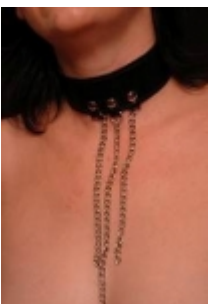

Masks and blindfolds

- Ladies body suits
-

- Whips and paddles
- Nipple clamps
- Collars
- Wrist & arm restraints
- Collar and cuffs
- Ankle restraints
- Men's body suits
- Chastity belts
- C-rings & harnesses
- Wrist bands

- Peripherals

Black leather corset
R410.00

black leather corset with zip [\[Product Details...\]](#)

Collar and clamp set
R513.00

Leather collar with lock and key [\[Product Details...\]](#)

Dog collar with chain
R204.00

BDSM - Dog Collar with chain [\[Product Details...\]](#)

Doggie style harness

R280.00 R243.00

You Save: R37.00

luxurious love gear [\[Product Details...\]](#)

Double arm restraints

R448.00

BDSM - Double Arm Restaints [\[Product Details...\]](#)