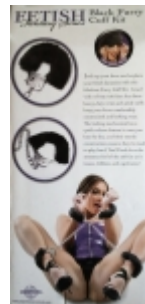

Toys2Teaze.co.za

Toys 2 Teaze

Furry cuff set

R432.00

1 set wrist cuffs,1 set ankle cuffs,mask black furry cuffs wich is heavy duty but valvet soft, with quick release button let your imagination run wild

[Vendor Information](#)